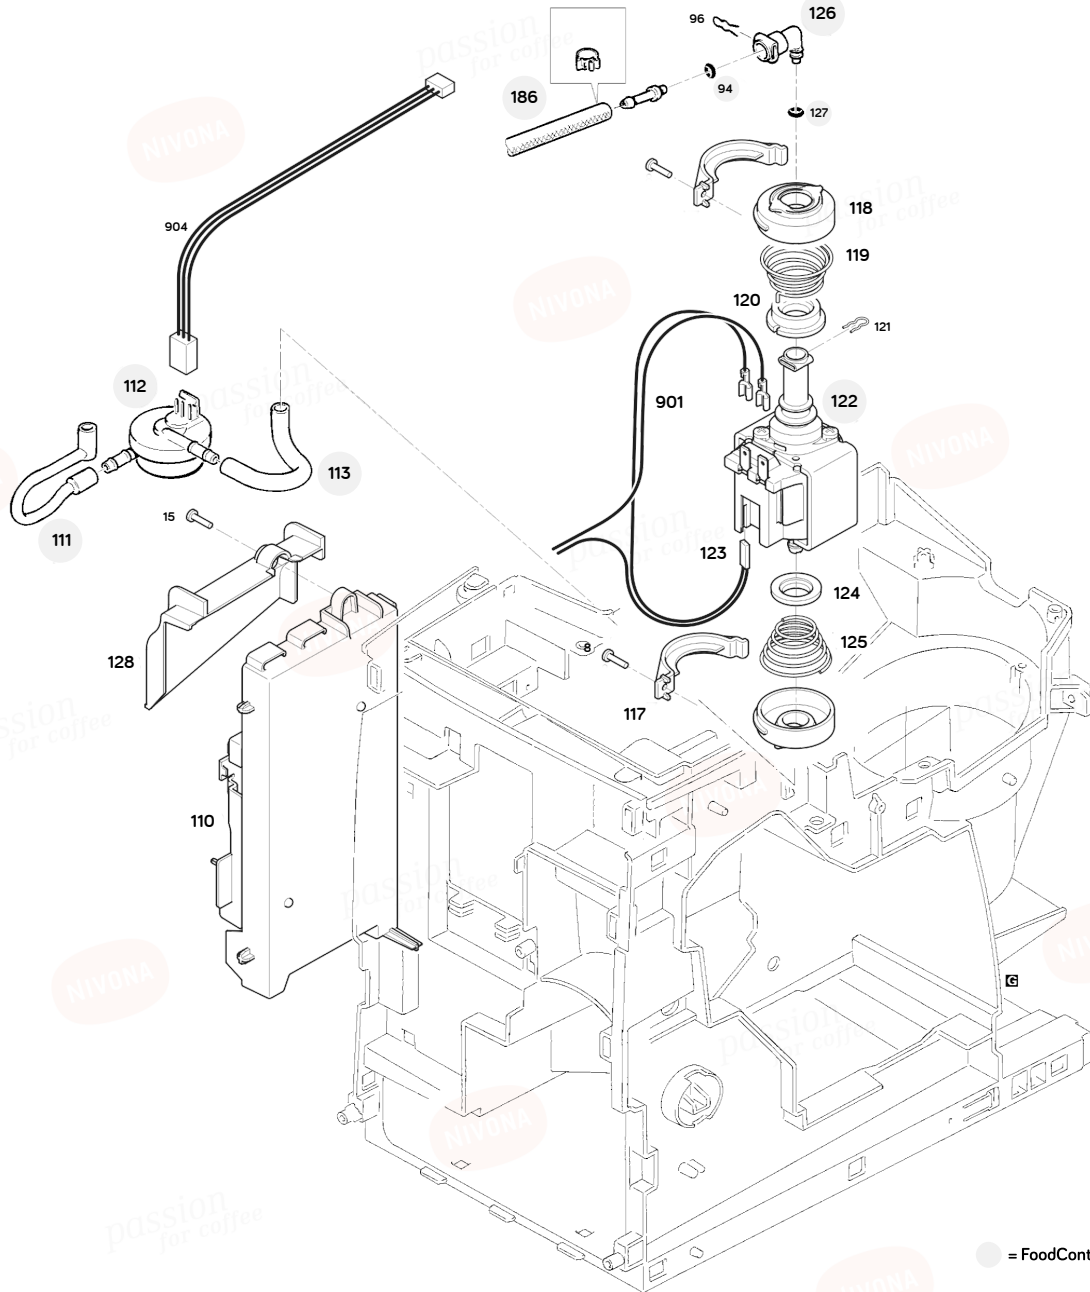

NICR 796

#	Discription	Part No.
8	Screw KST/PT 3,0x12 bl galvan	16052
94	O-Ring 003,40x1,90 V4	71881
96	Clip D=4mm L=14mm Inox	5470
110	Electronic 253 cpl	128466
111	Molded tube 507 silic	76161
112	Flow meter FHKSC 12 90°-OT1.3	87437
113	Hose silic D09,0xd5,00x090mm	9212
114	Hose silic/reinforced di 4,2	38630
115	Hose clamp 8,0- 9,0mm V2	69541
116	Fluid connect I shape	86694
117	Holder 507 pump	73612
118	Damper 507 pump V3	96344
119	Press.spring 507 pump V2	103745
120	Pump holder 507	73614
121	Clip D=5mm	37384
122	Spare pump SPX.H100 EU	100182
123	Thermost TB02-B-B8D-130	105136
124	Pump holder 043	81597
125	Press.spring con.1,6mm	103749
126	Fluid connect elbow 90°	70061
127	O-Ring 003,40x1,90 EPDM V3	61701
128	Cover 253 electronic box	129514
129	Thermobl 253 230V/1400W	132756
904	Connector 691 3x	64591
904	Connector 697 4x	107276

● = FoodContactArea

NIVONA

September 2021 | NICR 796 | 8/11