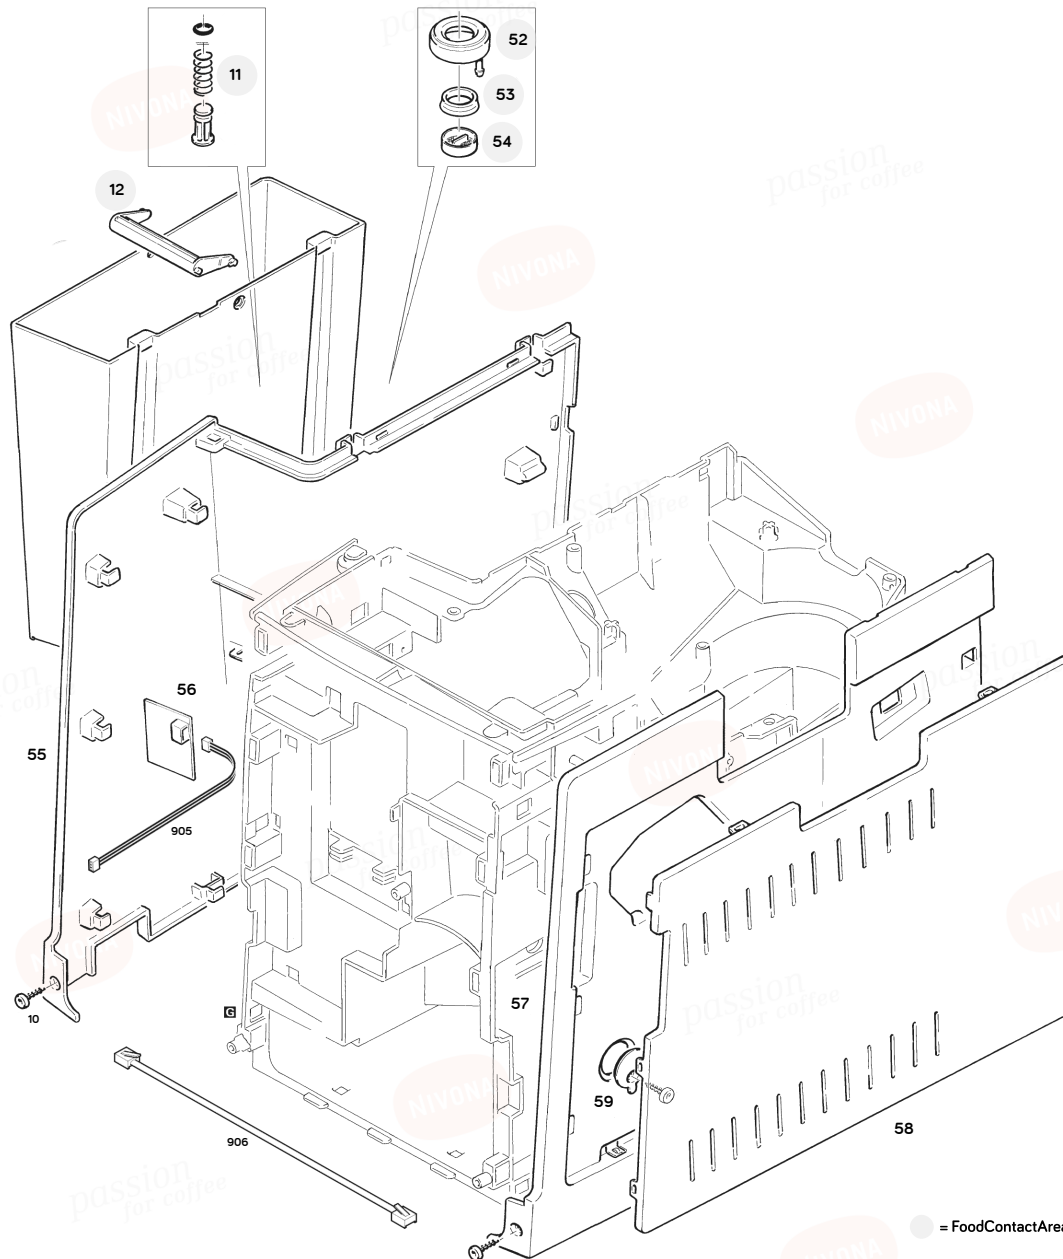

NICR 796

#	Discription	Part No.
1	Spare k-holder 508 cpl V4	80967
5	Front panel 253	132320
6	Rubber feet 507 V2	75559
7	Rolls 693 cpl	61512
8	Screw KST/PT 3,0x12 bl galvan	16052
9	Screw KST/PT 3,0x12 bl galvan	16052

NICR 796

#	Discription	Part No.
2	Spare electronic 253 cpl	134587
8	Screw KST/PT 3,0x12 bl galvan	16052
13	Casing 253 outlet	132319
14	Holder 692 hose	89824
21	Spare cover 253 cpl	134611
22	Holder 709 suction nozzle V2	124940
23	Outlet 253 milk	127434
24	Adaptor 253 outlet	130707
25	NULL	121678
26	Damper 253 outlet	128303
27	Cover 253 outlet	127426
28	Hose D07,0xd3,60x240mm	130591
29	Hose D07,0xd3,60x240mm	130592
30	Hose clamp 7,0-7,5mm Gohard	46283
31	Adaptor 709 cpl	117884
32	Outlet 507 cpl V2	73712
34	Light cond.507 transp	73548
35	Flange 253 outlet	127403
36	Metallic stripe 691 Inox V4	64715
37	Press.spring d=0,80 Do=5,80	121817
38	Guide pin 573	73530
39	Guide block 253	127416
40	Magnet D06,0x6,0mm	36880
41	Wiper 253 grounds contain.	127406
42	LED 253 cpl	130057
42	LED 253 cpl	130057
43	Fluid nipple 698 I-form	110513
44	Hose 698 cpl	119303
45	Press.piece 593 brake	80095
132	Hose D06,0xd3,00x210mm V2	129844
170	Hose D06,0xd3,00x290mm V2	129843
900	Connector 253 6x	130052

● = FoodContactArea

NIVONA

September 2021 | NICR 796 | 2/11

NICR 796

#	Discription	Part No.
10	Screw KST/PT 3,0x12 blk galvan	44505
11	Water tank 507 cpl V3	77268
12	Handle 507 water tank	73624
52	Valve hood 004	58106
53	Internal divided sleeve M2	68031
54	Sieve 510 tank base V3	79494
55	Side wall 507 left	73562
56	Sensor 585 water level	74126
57	Side wall 507 right V2	73563
58	Door 507 right V3	92326
59	Cover 570 service plug	80132
905	Connect cord 507	74133
906	Service cord 507	74135