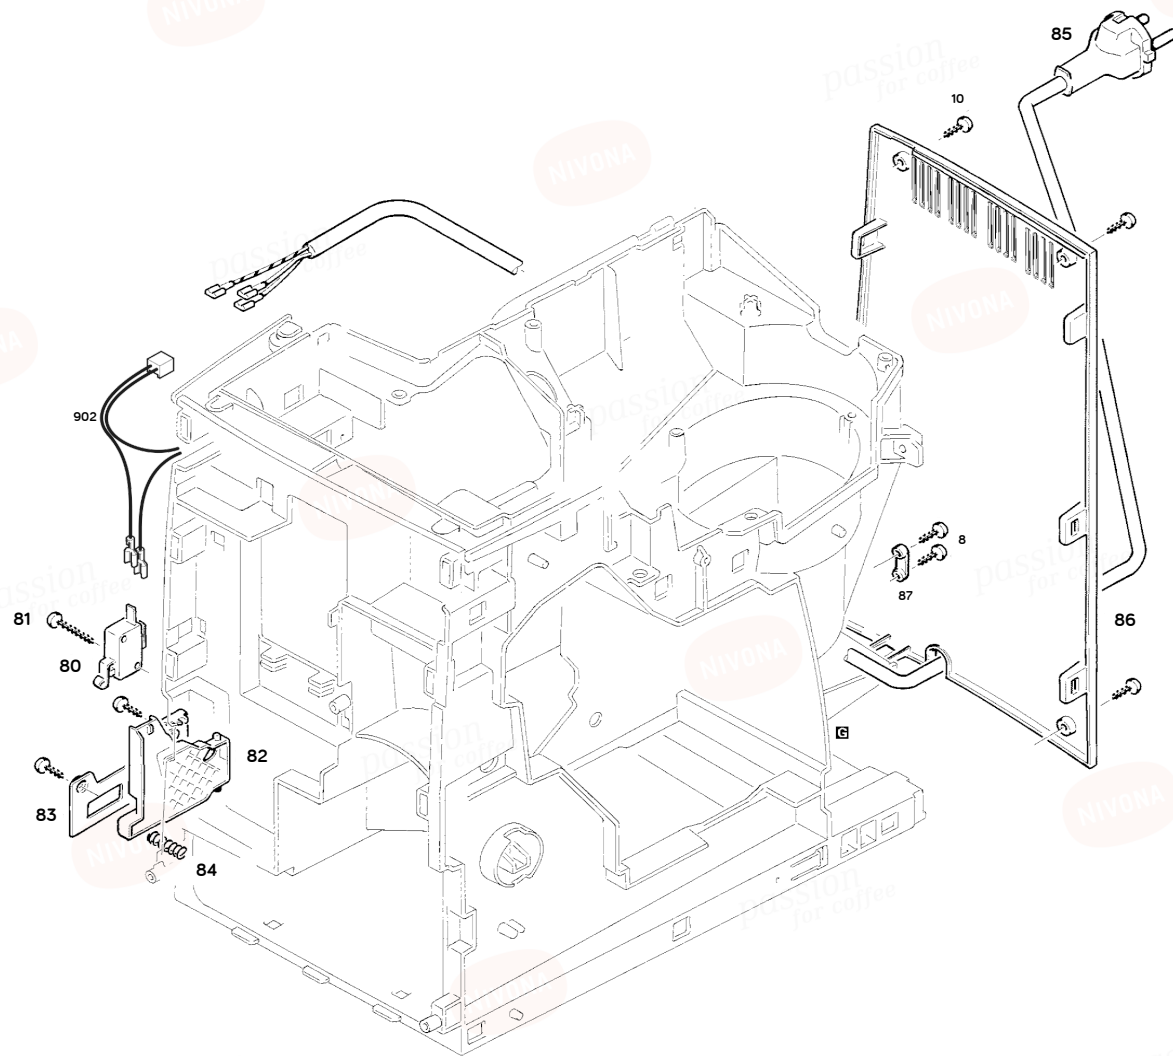

● = FoodContactArea

NICR 796

#	Discription	Part No.
8	Screw KST/PT 3,0x12 bl galvan	16052
61	Cup shelf 507	73572
62	Cover 507 cpl V2	93088
63	Cover 507 water tank	73574
64	Cover 507 bean contain V2	92490
65	Aroma preserv.cover 507 V3	73576
66	Finger protect 507	73595
67	Screw M4x12 Inox cyl head	83855
68	Safety ring 7,5x3,5x1,5mm	8291
69	Holder 507 hinge	73568
183	Cover 507 cpl V2	93087
907	Mult.strd wire 253 EU	132573

NICR 796

#	Discription	Part No.
70	Spare drip grid 697 cpl	107624
72	Spare drip grid 253 cpl	130760
76	Front panel 253	132320
77	Grounds contain.507	73586

NICR 796

#	Discription	Part No.
8	Screw KST/PT 3,0x12 bl galvan	16052
10	Screw KST/PT 3,0x12 blk galvan	44505
80	Micro switch D44N-Q1UA	51179
81	Screw KST/PT 3,0x20 bl galvan	19504
82	Push-button 507 main switch	73617
83	Cover 507 main switch	73622
84	Press.spring d=0,50 Do=5,20	14588
85	Line cord EU CL/S L=1,54m	101375
86	Spare back wall 508 cpl V2	93086
87	Strain relief clamp screwable	1053
902	Connector 709 4x	119743

NICR 796

#	Discription	Part No.
10	Screw KST/PT 3,0x12 blk galvan	44505
170	Hose D06,0xd3,00x290mm V2	129843
171	Fluid connect 507 L shape	74313
172	Clip 046 outlet	29708
173	Support 507 extract unit	74314
174	Extract unit A-047 base V8	61123
175	O-Ring 005,70x1,90 silic/K-2	53961
176	O-Ring 005,00x1,50 silic/2-K	38141