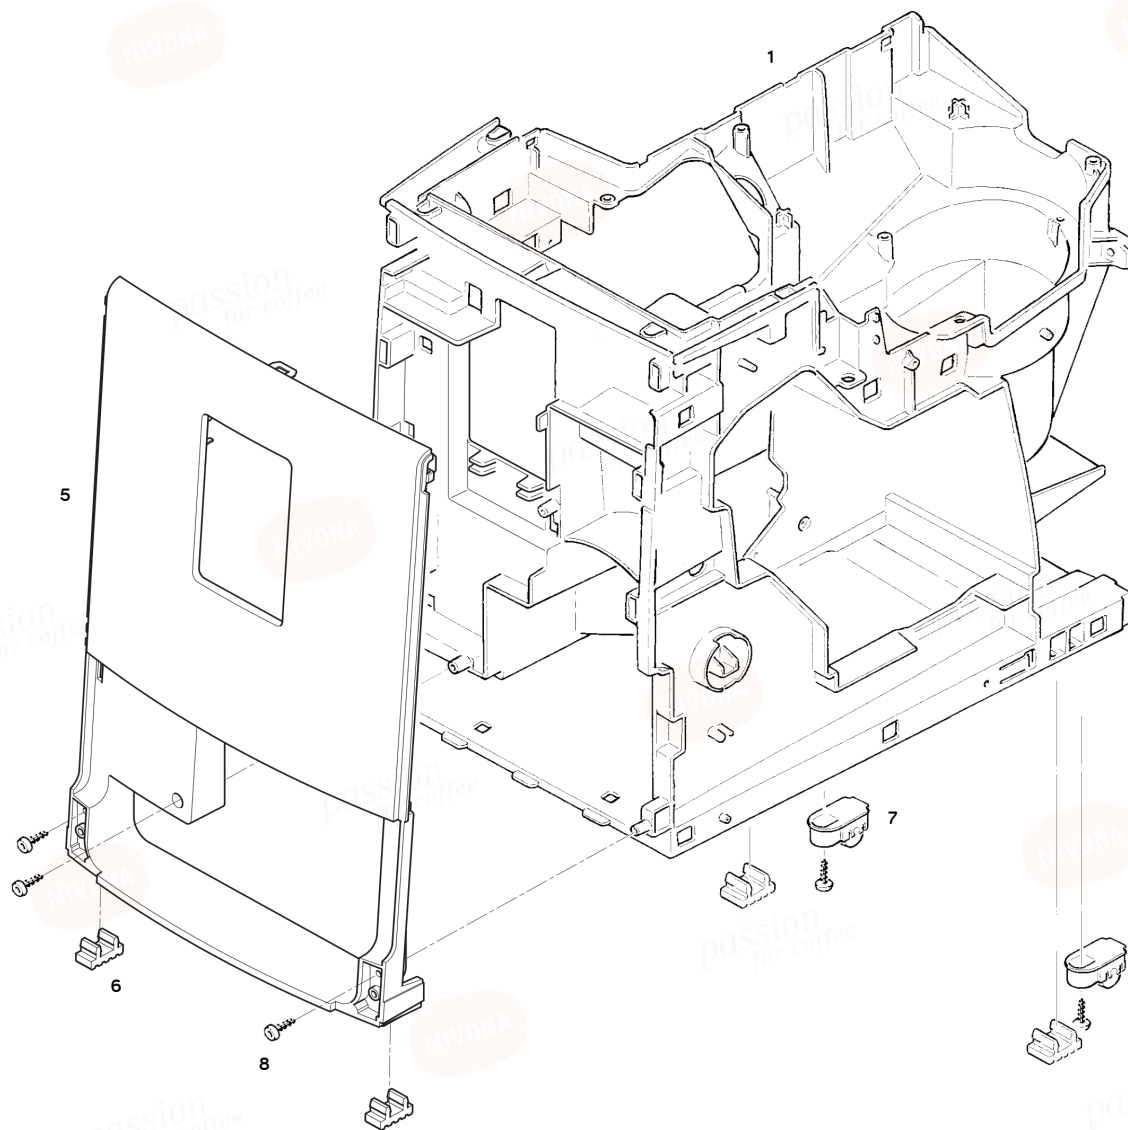

NICR 796

#	Discription	Part No.
1	Spare k-holder 508 cpl V4	80967
5	Front panel 253	132320
6	Rubber feet 507 V2	75559
7	Rolls 693 cpl	61512
8	Screw KST/PT 3,0x12 bl galvan	16052
9	Screw KST/PT 3,0x12 bl galvan	16052

NICR 796

#	Discription	Part No.
2	Spare electronic 253 cpl	134587
8	Screw KST/PT 3,0x12 bl galvan	16052
13	Casing 253 outlet	132319
14	Holder 692 hose	89824
21	Spare cover 253 cpl	134611
22	Holder 709 suction nozzle V2	124940
23	Outlet 253 milk	127434
24	Adaptor 253 outlet	130707
25	NULL	121678
26	Damper 253 outlet	128303
27	Cover 253 outlet	127426
28	Hose D07,0xd3,60x240mm	130591
29	Hose D07,0xd3,60x240mm	130592
30	Hose clamp 7,0-7,5mm Gohard	46283
31	Adaptor 709 cpl	117884
32	Outlet 507 cpl V2	73712
34	Light cond.507 transp	73548
35	Flange 253 outlet	127403
36	Metallic stripe 691 Inox V4	64715
37	Press.spring d=0,80 Do=5,80	121817
38	Guide pin 573	73530
39	Guide block 253	127416
40	Magnet D06,0x6,0mm	36880
41	Wiper 253 grounds contain.	127406
42	LED 253 cpl	130057
42	LED 253 cpl	130057
43	Fluid nipple 698 I-form	110513
44	Hose 698 cpl	119303
45	Press.piece 593 brake	80095
132	Hose D06,0xd3,00x210mm V2	129844
170	Hose D06,0xd3,00x290mm V2	129843
900	Connector 253 6x	130052

● = FoodContactArea

NIVONA

September 2021 | NICR 796 | 2/11

NICR 796

#	Discription	Part No.
10	Screw KST/PT 3,0x12 blk galvan	44505
11	Water tank 507 cpl V3	77268
12	Handle 507 water tank	73624
52	Valve hood 004	58106
53	Internal divided sleeve M2	68031
54	Sieve 510 tank base V3	79494
55	Side wall 507 left	73562
56	Sensor 585 water level	74126
57	Side wall 507 right V2	73563
58	Door 507 right V3	92326
59	Cover 570 service plug	80132
905	Connect cord 507	74133
906	Service cord 507	74135