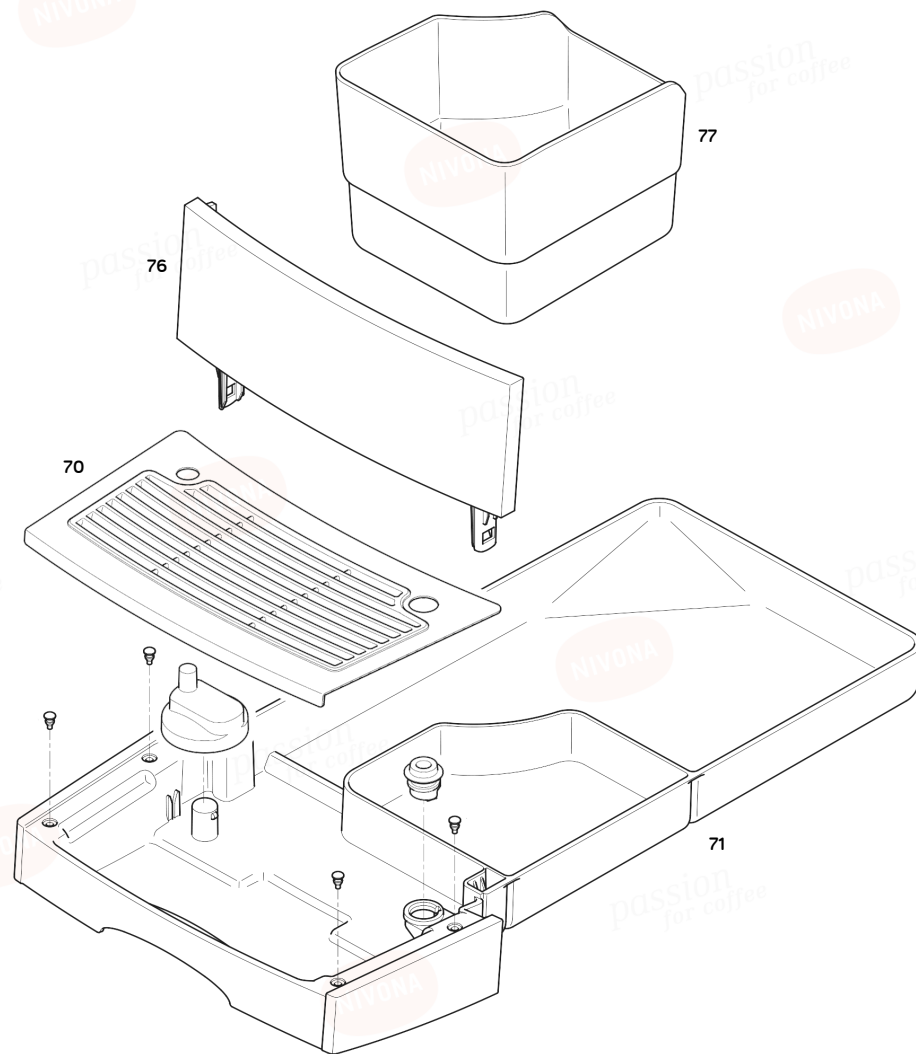

NICR 796

#	Discription	Part No.
1	Spare k-holder 508 cpl V4	80967
5	Front panel 253	132320
6	Rubber feet 507 V2	75559
7	Rolls 693 cpl	61512
8	Screw KST/PT 3,0x12 bl galvan	16052
9	Screw KST/PT 3,0x12 bl galvan	16052

● = FoodContactArea

NIVONA

September 2021 | NICR 796 | 2/11

NICR 796

#	Discription	Part No.
10	Screw KST/PT 3,0x12 blk galvan	44505
11	Water tank 507 cpl V3	77268
12	Handle 507 water tank	73624
52	Valve hood 004	58106
53	Internal divided sleeve M2	68031
54	Sieve 510 tank base V3	79494
55	Side wall 507 left	73562
56	Sensor 585 water level	74126
57	Side wall 507 right V2	73563
58	Door 507 right V3	92326
59	Cover 570 service plug	80132
905	Connect cord 507	74133
906	Service cord 507	74135

● = FoodContactArea

NICR 796

#	Discription	Part No.
8	Screw KST/PT 3,0x12 bl galvan	16052
61	Cup shelf 507	73572
62	Cover 507 cpl V2	93088
63	Cover 507 water tank	73574
64	Cover 507 bean contain V2	92490
65	Aroma preserv.cover 507 V3	73576
66	Finger protect 507	73595
67	Screw M4x12 Inox cyl head	83855
68	Safety ring 7,5x3,5x1,5mm	8291
69	Holder 507 hinge	73568
183	Cover 507 cpl V2	93087
907	Mult.strd wire 253 EU	132573

NICR 796

#	Discription	Part No.
70	Spare drip grid 697 cpl	107624
72	Spare drip grid 253 cpl	130760
76	Front panel 253	132320
77	Grounds contain.507	73586

NICR 796

#	Discription	Part No.
8	Screw KST/PT 3,0x12 bl galvan	16052
10	Screw KST/PT 3,0x12 blk galvan	44505
80	Micro switch D44N-Q1UA	51179
81	Screw KST/PT 3,0x20 bl galvan	19504
82	Push-button 507 main switch	73617
83	Cover 507 main switch	73622
84	Press.spring d=0,50 Do=5,20	14588
85	Line cord EU CL/S L=1,54m	101375
86	Spare back wall 508 cpl V2	93086
87	Strain relief clamp screwable	1053
902	Connector 709 4x	119743