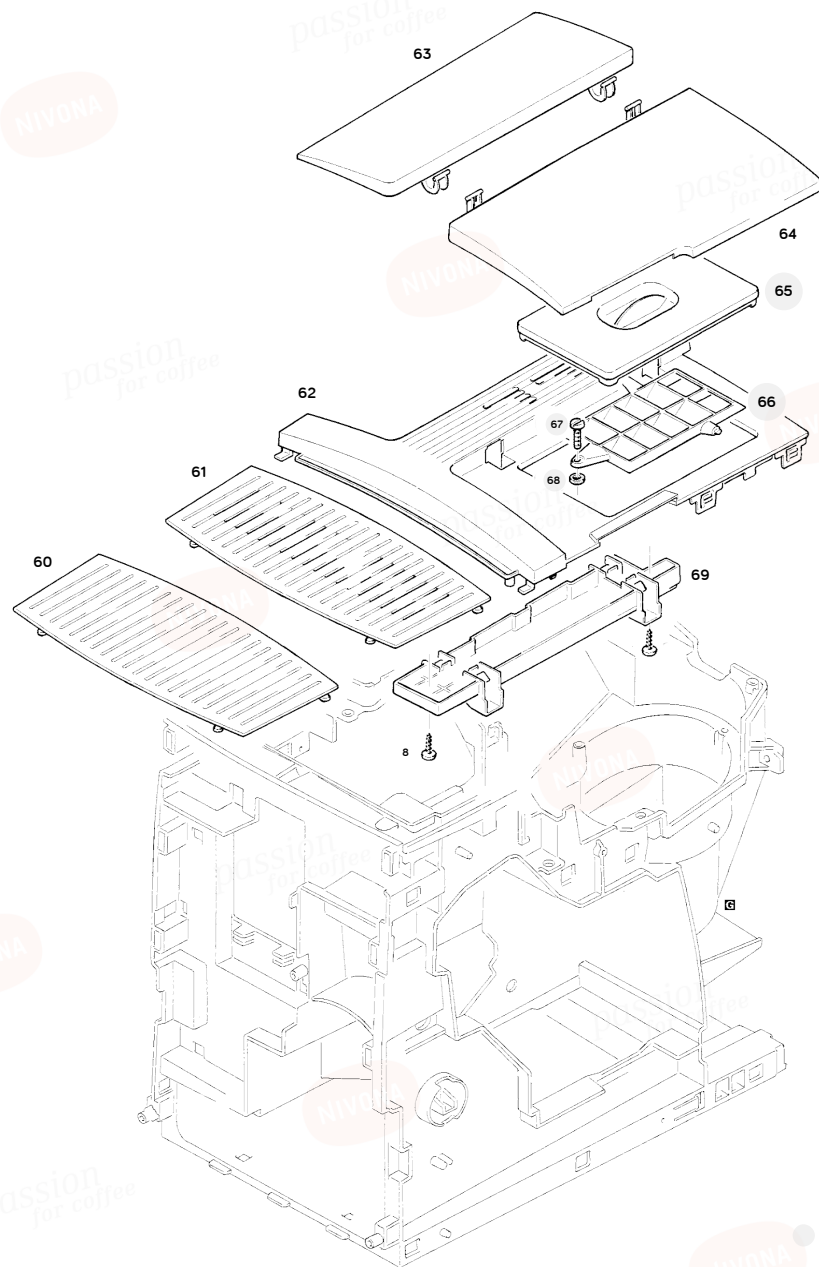

NICR 796

#	Discription	Part No.
1	Spare k-holder 508 cpl V4	80967
5	Front panel 253	132320
6	Rubber feet 507 V2	75559
7	Rolls 693 cpl	61512
8	Screw KST/PT 3,0x12 bl galvan	16052
9	Screw KST/PT 3,0x12 bl galvan	16052

● = FoodContactArea

NIVONA

September 2021 | NICR 796 | 2/11

NICR 796

#	Discription	Part No.
10	Screw KST/PT 3,0x12 blk galvan	44505
11	Water tank 507 cpl V3	77268
12	Handle 507 water tank	73624
52	Valve hood 004	58106
53	Internal divided sleeve M2	68031
54	Sieve 510 tank base V3	79494
55	Side wall 507 left	73562
56	Sensor 585 water level	74126
57	Side wall 507 right V2	73563
58	Door 507 right V3	92326
59	Cover 570 service plug	80132
905	Connect cord 507	74133
906	Service cord 507	74135

● = FoodContactArea

NICR 796

#	Discription	Part No.
8	Screw KST/PT 3,0x12 bl galvan	16052
61	Cup shelf 507	73572
62	Cover 507 cpl V2	93088
63	Cover 507 water tank	73574
64	Cover 507 bean contain V2	92490
65	Aroma preserv.cover 507 V3	73576
66	Finger protect 507	73595
67	Screw M4x12 Inox cyl head	83855
68	Safety ring 7,5x3,5x1,5mm	8291
69	Holder 507 hinge	73568
183	Cover 507 cpl V2	93087
907	Mult.strd wire 253 EU	132573