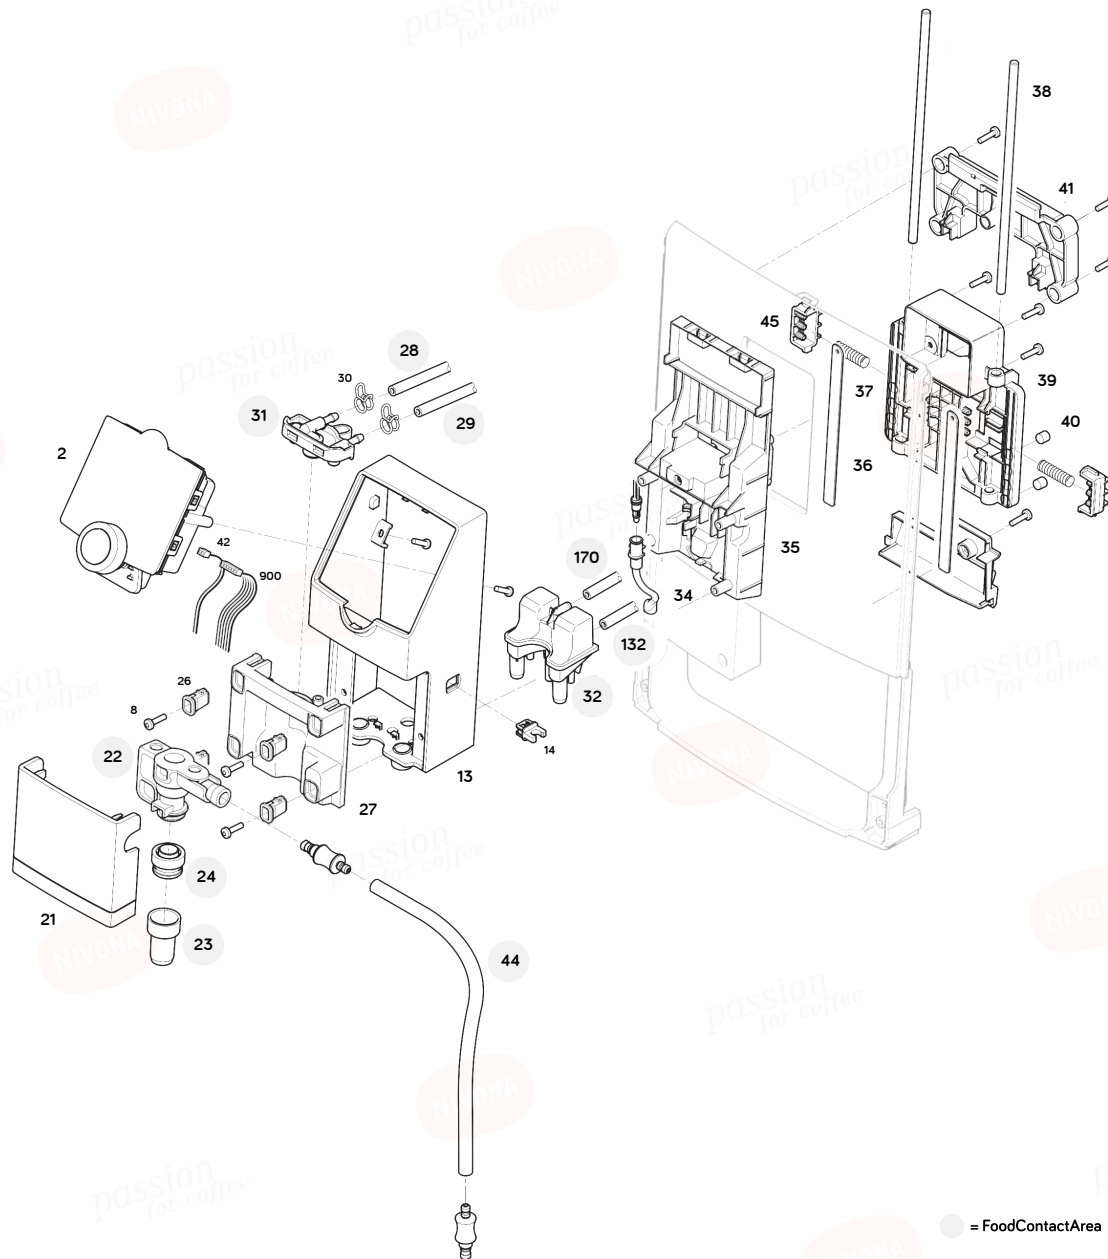

NICR 796

#	Discription	Part No.
1	Spare k-holder 508 cpl V4	80967
5	Front panel 253	132320
6	Rubber feet 507 V2	75559
7	Rolls 693 cpl	61512
8	Screw KST/PT 3,0x12 bl galvan	16052
9	Screw KST/PT 3,0x12 bl galvan	16052

NICR 796

#	Discription	Part No.
2	Spare electronic 253 cpl	134587
8	Screw KST/PT 3,0x12 bl galvan	16052
13	Casing 253 outlet	132319
14	Holder 692 hose	89824
21	Spare cover 253 cpl	134611
22	Holder 709 suction nozzle V2	124940
23	Outlet 253 milk	127434
24	Adaptor 253 outlet	130707
25	NULL	121678
26	Damper 253 outlet	128303
27	Cover 253 outlet	127426
28	Hose D07,0xd3,60x240mm	130591
29	Hose D07,0xd3,60x240mm	130592
30	Hose clamp 7,0-7,5mm Gohard	46283
31	Adaptor 709 cpl	117884
32	Outlet 507 cpl V2	73712
34	Light cond.507 transp	73548
35	Flange 253 outlet	127403
36	Metallic stripe 691 Inox V4	64715
37	Press.spring d=0,80 Do=5,80	121817
38	Guide pin 573	73530
39	Guide block 253	127416
40	Magnet D06,0x6,0mm	36880
41	Wiper 253 grounds contain.	127406
42	LED 253 cpl	130057
42	LED 253 cpl	130057
43	Fluid nipple 698 I-form	110513
44	Hose 698 cpl	119303
45	Press.piece 593 brake	80095
132	Hose D06,0xd3,00x210mm V2	129844
170	Hose D06,0xd3,00x290mm V2	129843
900	Connector 253 6x	130052

● = FoodContactArea

NICR 796

#	Discription	Part No.
8	Screw KST/PT 3,0x12 bl galvan	16052
61	Cup shelf 507	73572
62	Cover 507 cpl V2	93088
63	Cover 507 water tank	73574
64	Cover 507 bean contain V2	92490
65	Aroma preserv.cover 507 V3	73576
66	Finger protect 507	73595
67	Screw M4x12 Inox cyl head	83855
68	Safety ring 7,5x3,5x1,5mm	8291
69	Holder 507 hinge	73568
183	Cover 507 cpl V2	93087
907	Mult.strd wire 253 EU	132573