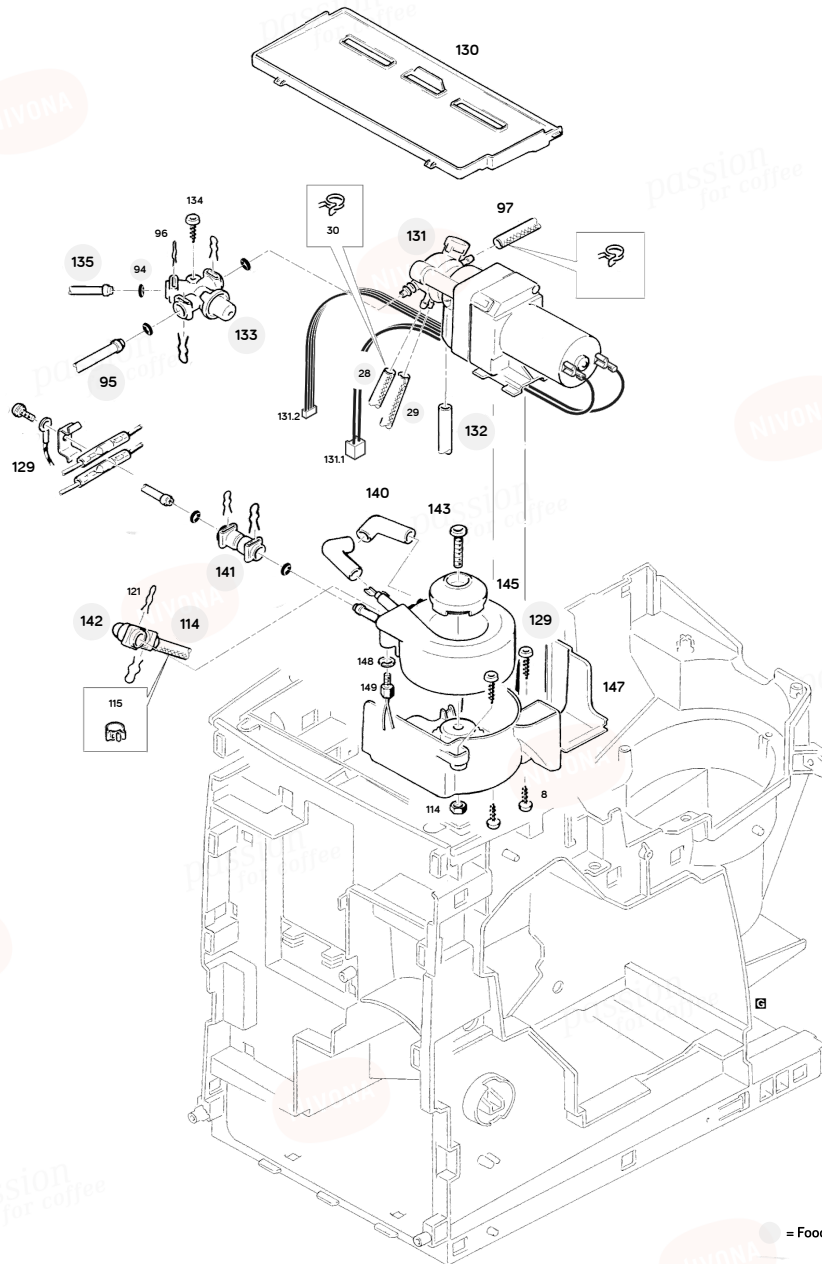

NICR 796

#	Discription	Part No.
8	Screw KST/PT 3,0x12 bl galvan	16052
28	Hose D07,0xd3,60x240mm	130591
29	Hose D07,0xd3,60x240mm	130592
30	Hose clamp 7,0-7,5mm Gohard	46283
94	O-Ring 003,40x1,90 V4	71881
95	Hose FEP D4,0xd2,50x210mm	40268
96	Clip D=4mm L=14mm Inox	5470
97	Hose D07,0xd3,60x280mm	130615
114	Hose silic/reinforced di 4,2	38630
115	Hose clamp 8,0- 9,0mm V2	69541
121	Clip D=5mm	37384
129	Thermobl 253 230V/1400W	132756
130	Cover 507 thermobl	73605
131	Ceramic valve 253 cpl	130890
132	Hose D06,0xd3,00x210mm V2	129844
133	Outlet valve cpl Y-shape	72201
134	Screw KST/PT 3,5x12 bl galvan	22505
135	Hose FEP D4,0xd2,50x100mm	16082
140	Insulleeve Elbow black	43202
141	Fluid connect I shape V2	61799
142	Fluid connect elbow 90°	60761
143	Screw M6x20 bl galvan rd head	38620
144	Locknut M6 6-face	24463
145	Holder 507 thermobl.	74451
147	Holder 507 thermobl	73604
148	Spring ring M5	5245
149	Temperature gauge 260 cpl	71630