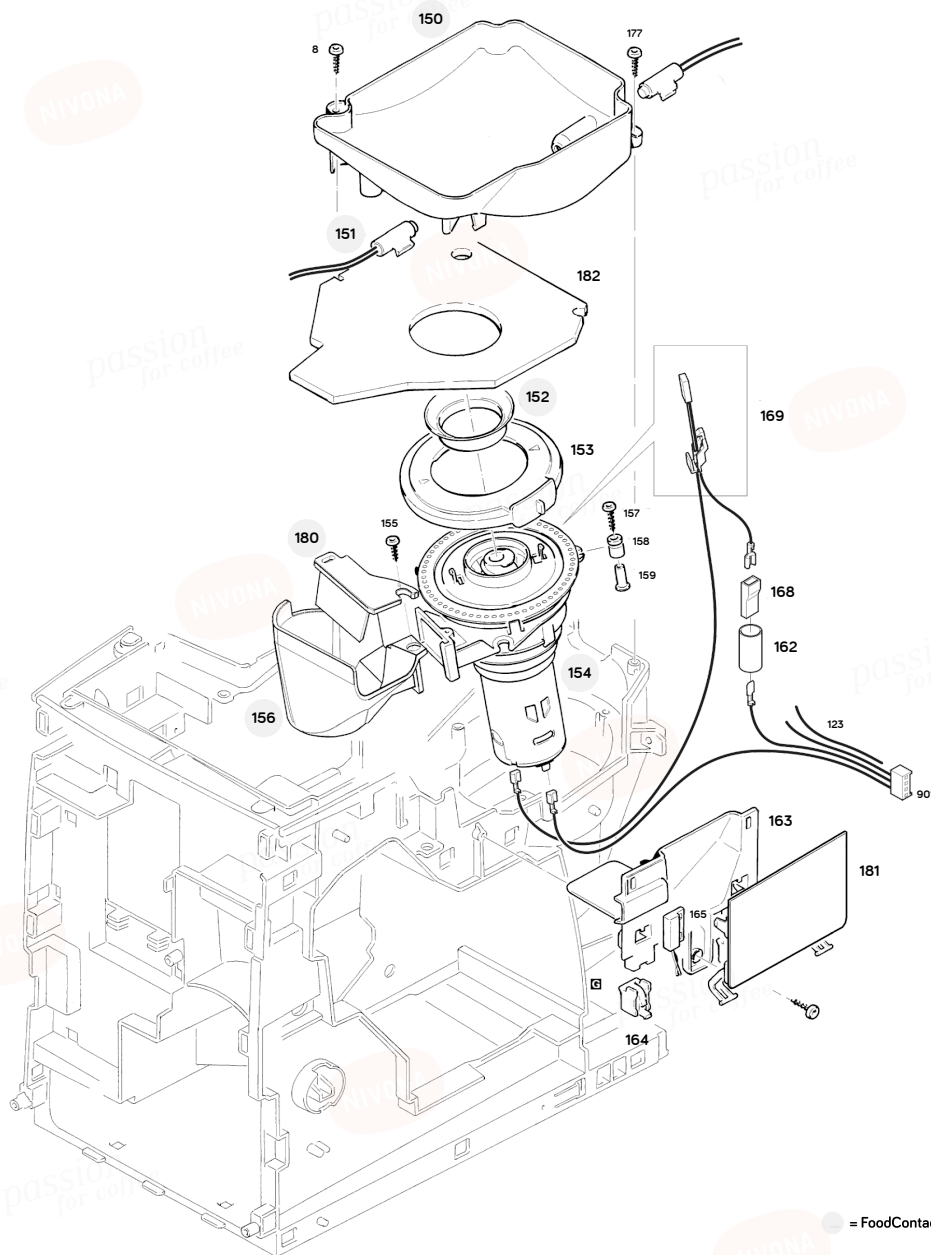

NICR 796

#	Discription	Part No.
8	Screw KST/PT 3,0x12 bl galvan	16052
150	Bean contain 507	73594
152	Spare sleeve 778 cpl	13892
153	Lever 691 grinding grade V3	64439
154	Grinder unit 043 G43 MR1	101189
155	Screw KST/PT 3,0x 8 Inox	38391
156	Powder funnel 507 grinder V2	92546
157	Screw KST/PT 3,0x20 Inox	19244
158	Rubber feet 778 black	13904
159	Tubul.rivet 4,0x0,40x10,5	13903
160	Current/temperature limiter	43739
161	Holder 005 temperature gauge	43700
162	Hose silic D10,0xd7,00x035mm	56923
163	Powder funnel 507	73601
164	Hinge 507 powder funnel	74311
165	Reed sensor MS-324/267K	75557
168	Insul.sleeve ITV 4,8b	44248
169	Sparekit 507 cpl. Temperature gauge	81155
177	Screw KST/PT 3,0x12 Inox	62325
180		118334
181	Cover 507 cpl V2	93087
182	Insulation 508 bean contain	78486