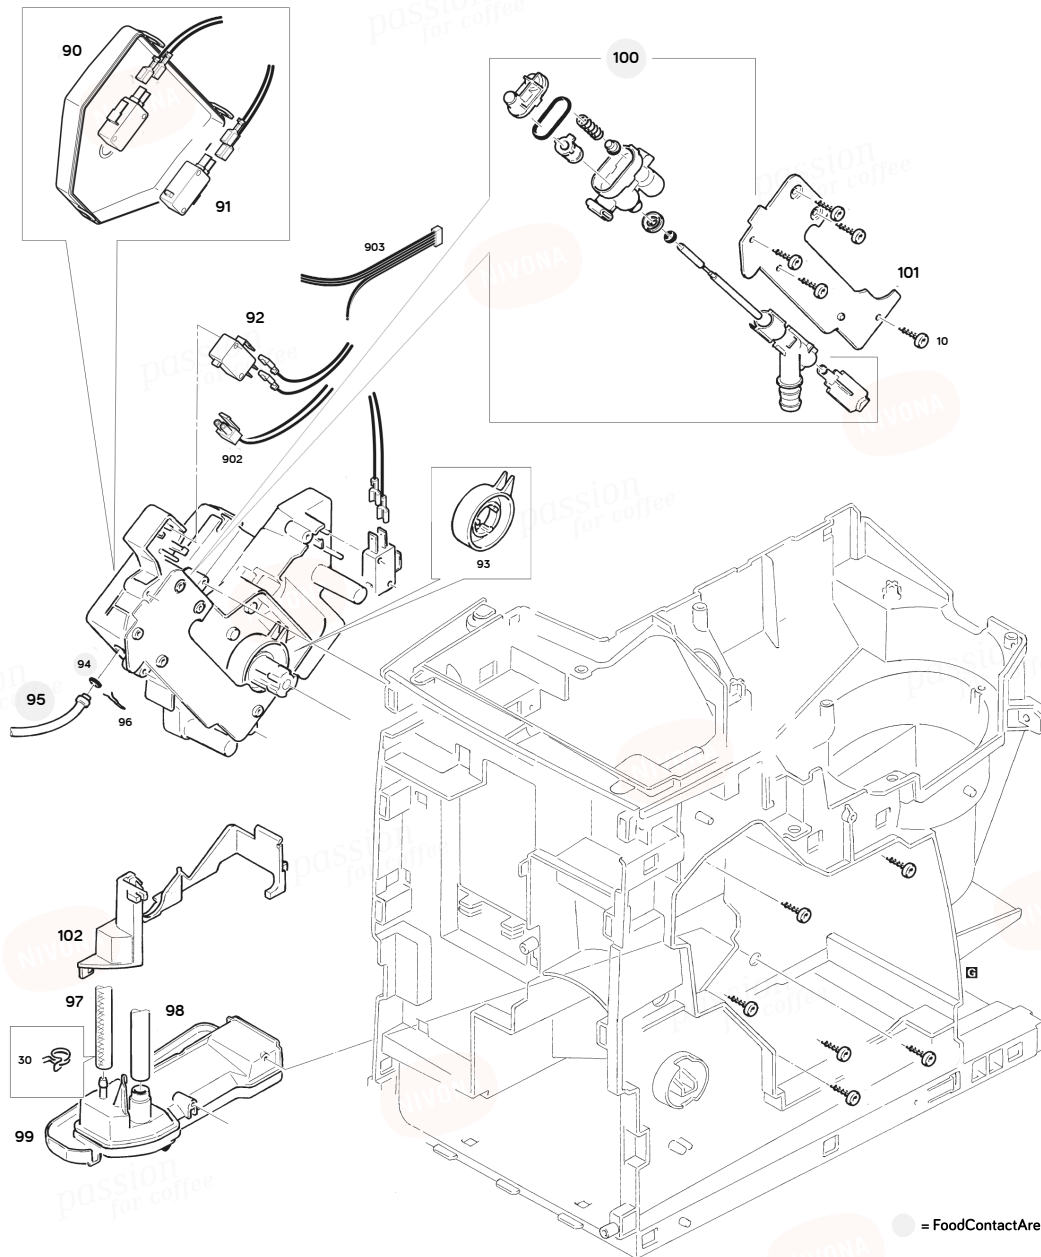

NICR 796

#	Discription	Part No.
70	Spare drip grid 697 cpl	107624
72	Spare drip grid 253 cpl	130760
76	Front panel 253	132320
77	Grounds contain.507	73586

NICR 796

#	Discription	Part No.
8	Screw KST/PT 3,0x12 bl galvan	16052
10	Screw KST/PT 3,0x12 blk galvan	44505
80	Micro switch D44N-Q1UA	51179
81	Screw KST/PT 3,0x20 bl galvan	19504
82	Push-button 507 main switch	73617
83	Cover 507 main switch	73622
84	Press.spring d=0,50 Do=5,20	14588
85	Line cord EU CL/S L=1,54m	101375
86	Spare back wall 508 cpl V2	93086
87	Strain relief clamp screwable	1053
902	Connector 709 4x	119743

NICR 796

#	Discription	Part No.
10	Screw KST/PT 3,0x12 blk galvan	44505
30	Hose clamp 7,0-7,5mm Gohard	46283
90	Cover 047 driver	61505
91	Micro switch D41R-QGAC V3	48905
92	Driver A-047 cpl V3	93292
93	Driver 047	54826
94	O-Ring 003,40x1,90 V4	71881
95	Hose FEP D4,0xd2,50x210mm	40268
96	Clip D=4mm L=14mm Inox	5470
97	Hose D07,0xd3,60x280mm	130615
98	Hose silic D15,0xd11,0x047mm	75623
99	Relieve tank 507 cpl V2	73710
100	Drainage valve 047 cpl V5	68368
101	Cover 691 driver V4	64413
102	Seal 507 relieve tank	79357
902	Connector 709 4x	119743
903	Connector 691 5x	64581
921	spare insert coupling 047	122646